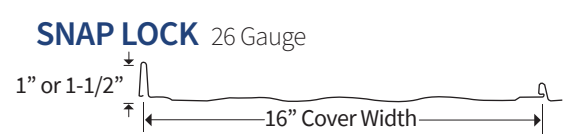

WeatherXL

Colors may vary slightly from colors shown.
 For an exact match, please request a paint chip.

+ Indicates stock color available in 29 & 26 gauge.
 Otherwise, color only available in 29 gauge or special order.